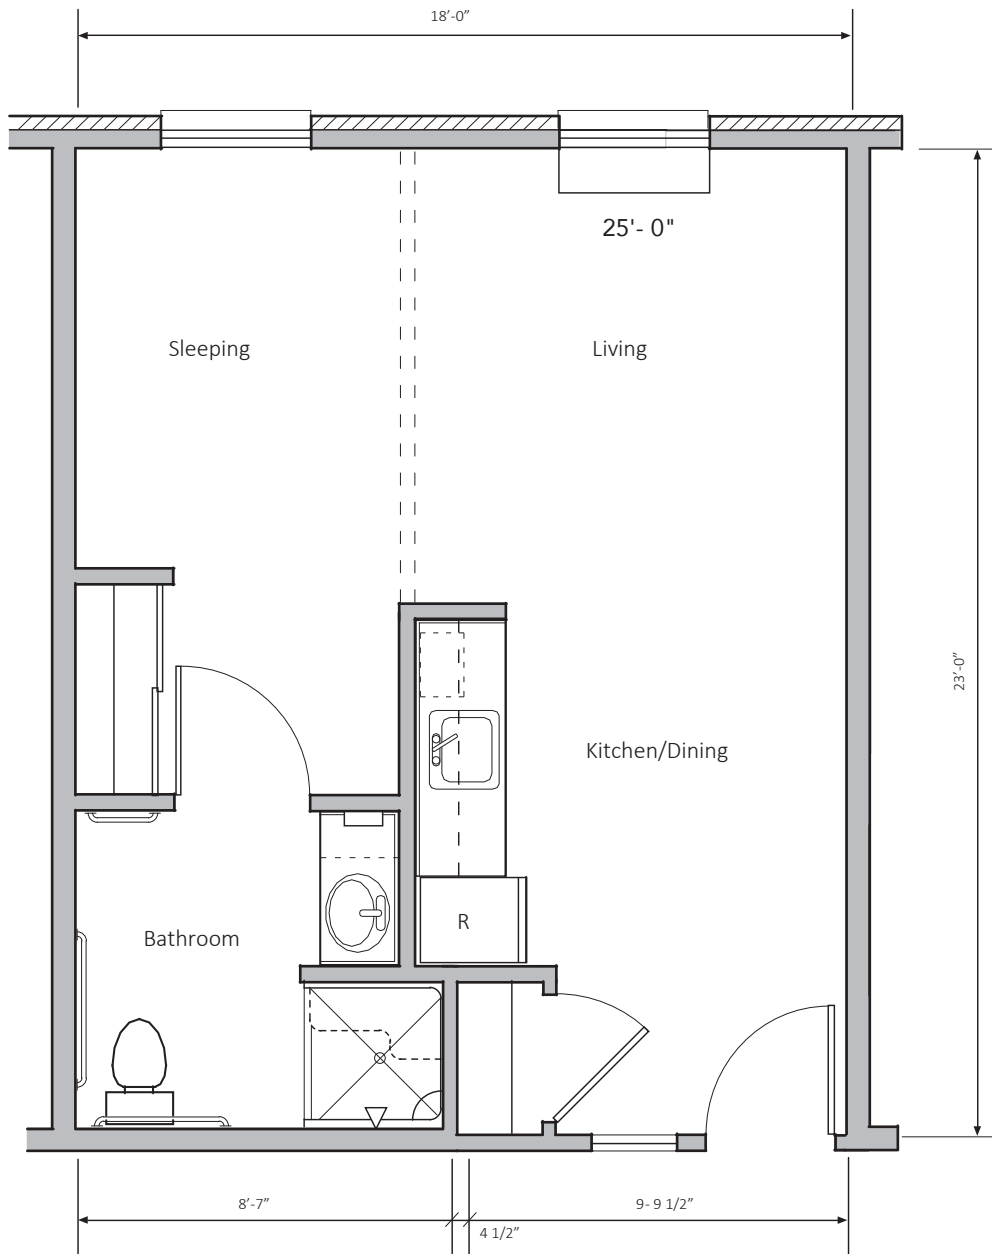

Butterfield One Bedroom, One Bathroom

ASSISTED LIVING

BERKELEY SQUARE

COMMUNITY FIRST SOLUTIONS

Total Square Footage **414 sq. ft.**

Actual floor plans, square footage and price may vary based on availability. Pricing is subject to change.

Butterfield apartments are conveniently located in the heart of Berkeley Square. Studios also available. The following services are included:

- Delicious meals prepared by our culinary team
- Assistance with activities of daily living
- Special exercise programs, activities and outings
- Emergency call system
- Housekeeping and laundry