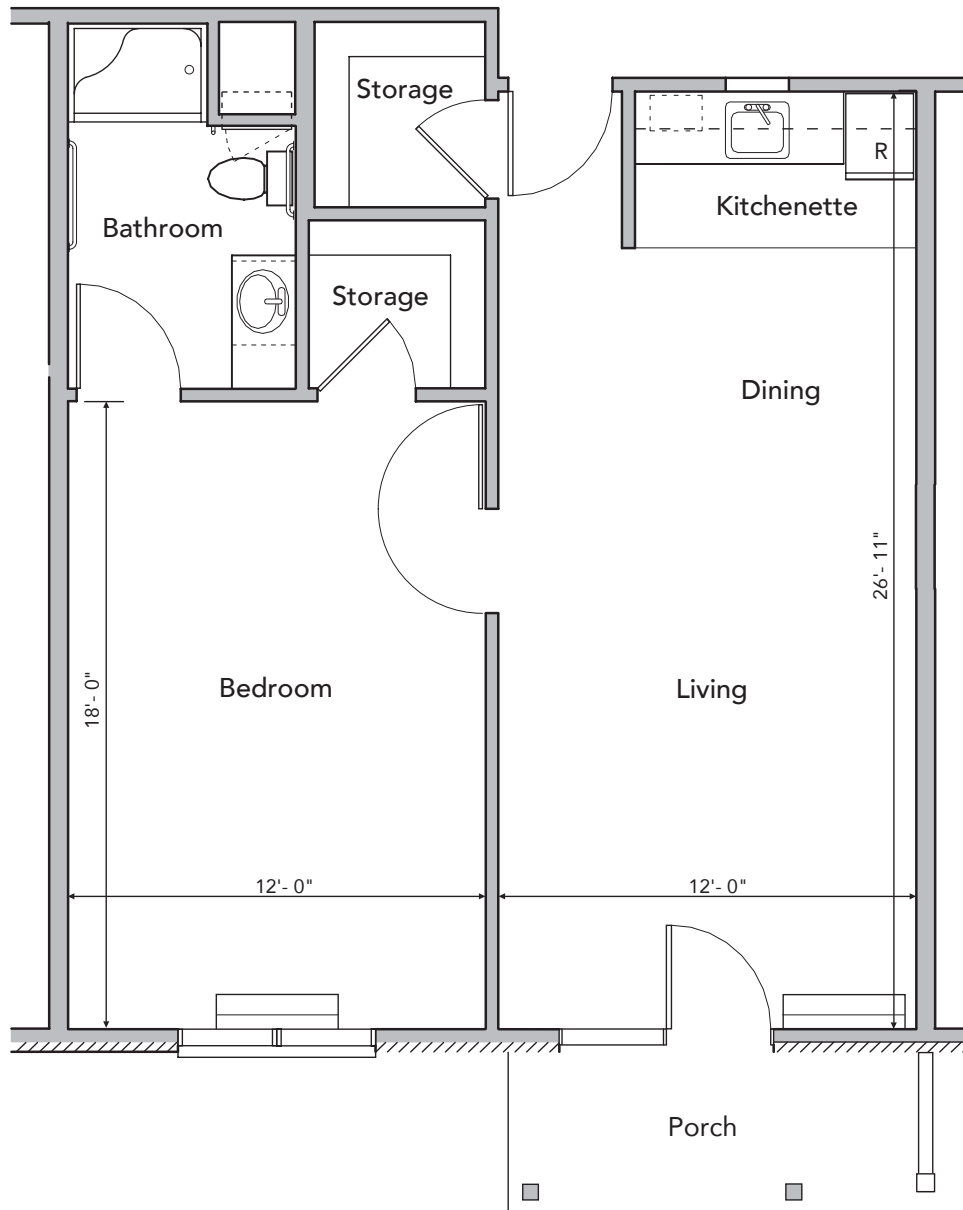

McClellan One Bedroom, One Bathroom

ASSISTED LIVING

BERKELEY SQUARE

COMMUNITY FIRST SOLUTIONS

Total Square Footage **675 sq. ft.**

Actual floor plans, square footage and price may vary based on availability. Pricing is subject to change.