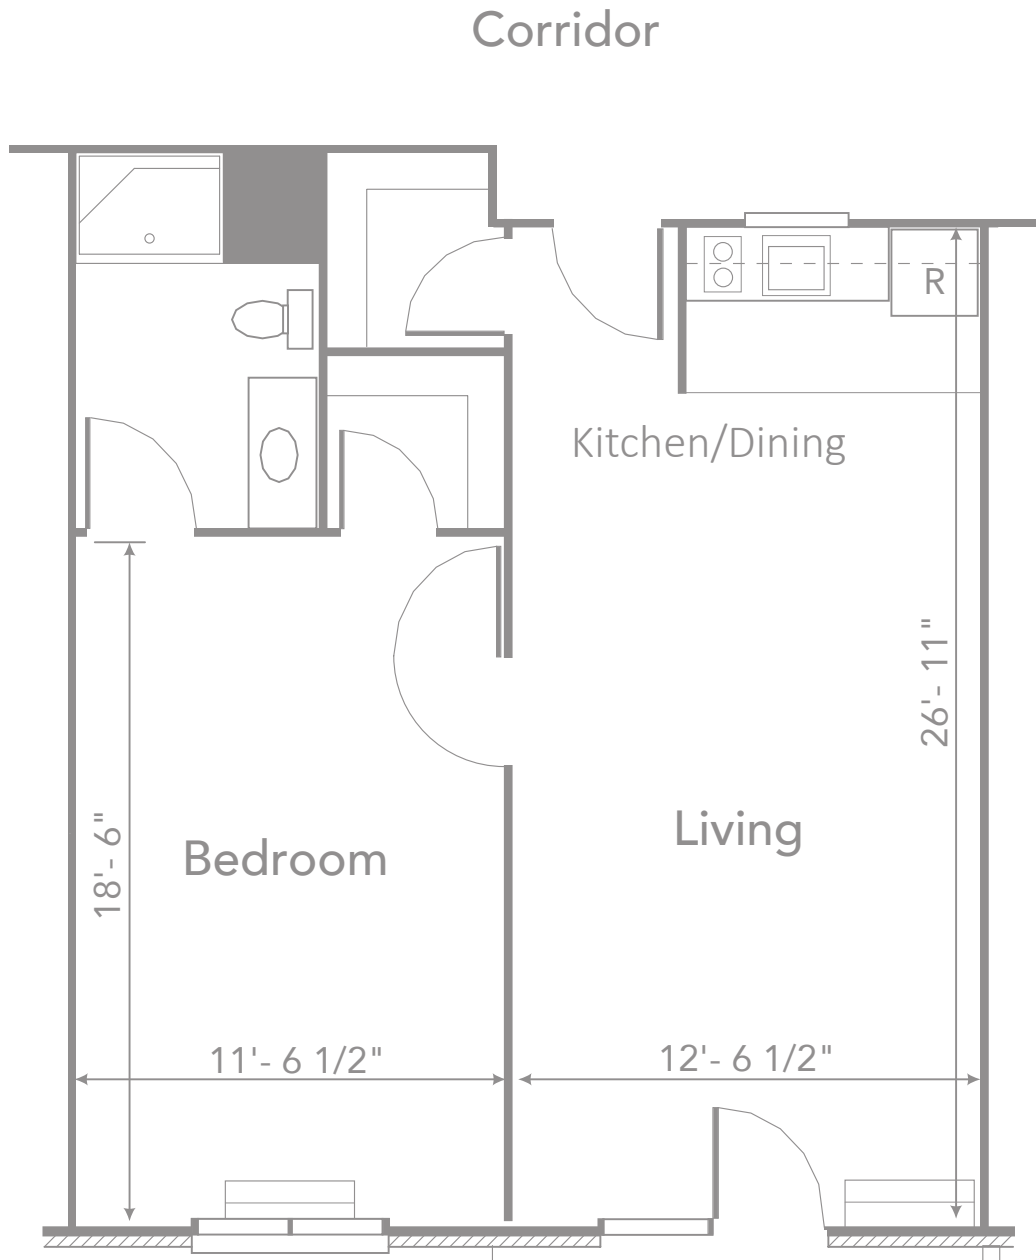

# One Bedroom One Bathroom Apartment

## INDEPENDENT LIVING

BERKELEY SQUARE

COMMUNITY FIRST SOLUTIONS

**Total Square Footage**                      **675 sq. ft.**

*Actual floor plans, square footage and price may vary based on availability. Pricing is subject to change.*

These apartments are conveniently located near the Donna Y. Caruthers Manor House and Coach House. In our spacious apartments your monthly rate includes all utilities.

- Bright & cheerful main living area
- Spacious bedroom featuring large walk-in closet
- Covered walk-out patio
- Living areas designed with accessibility in mind