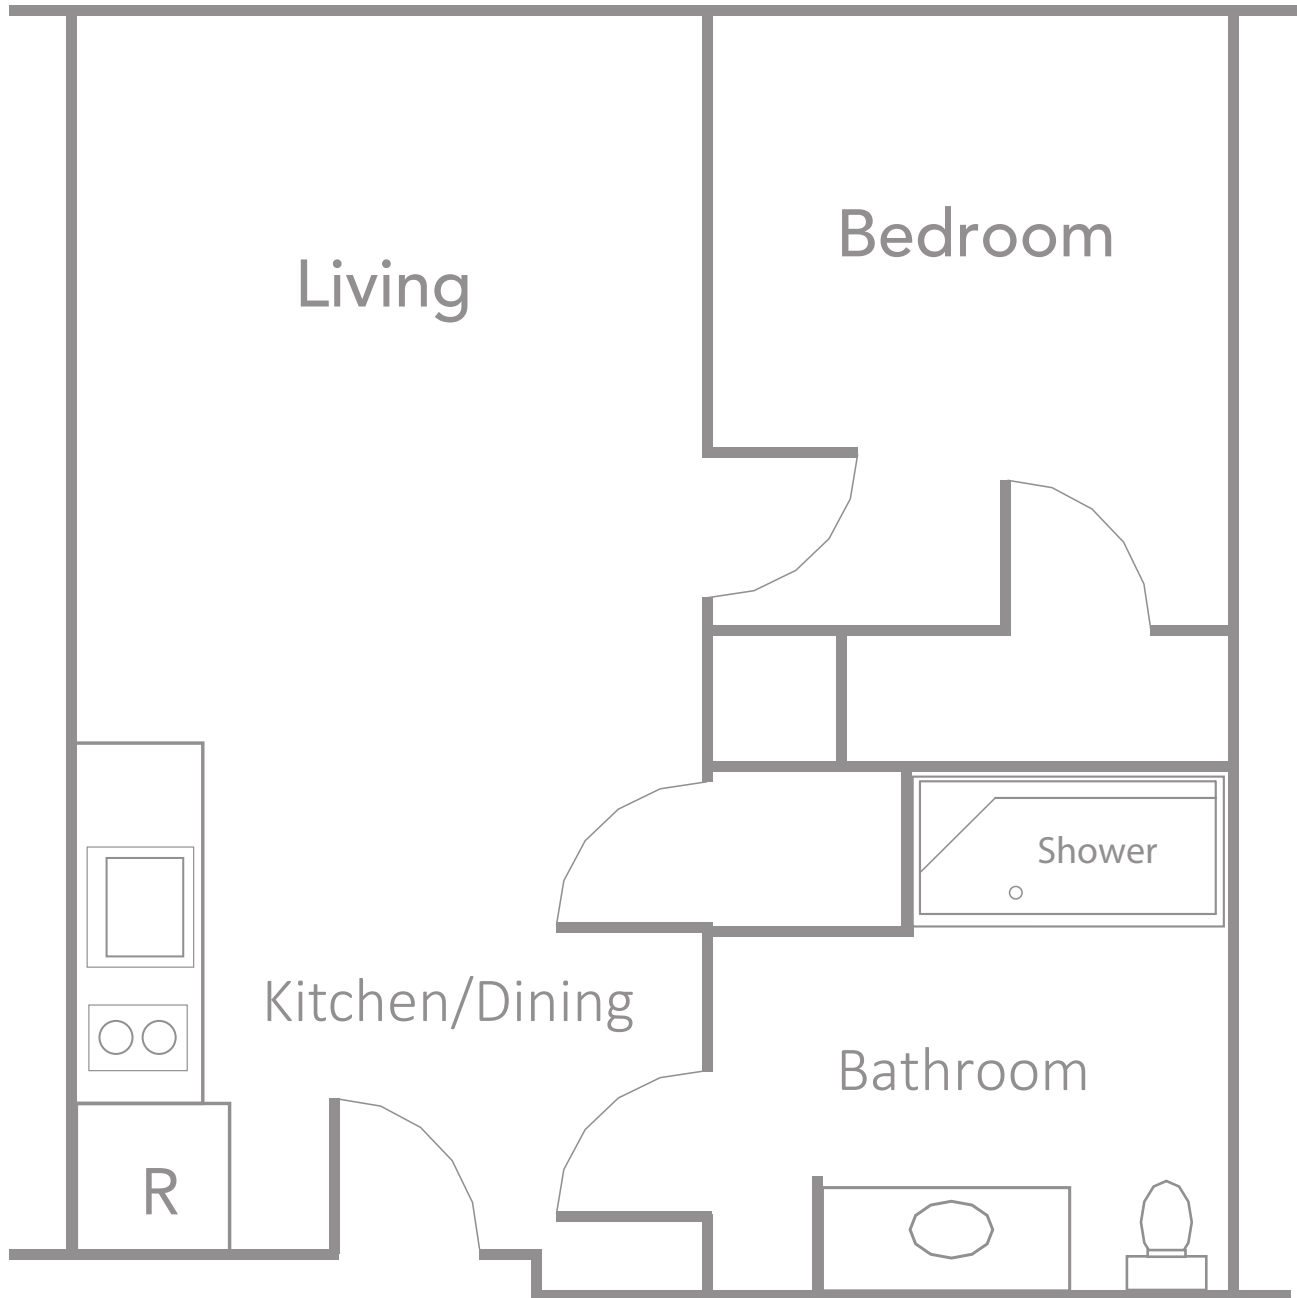

Standard One Bedroom

ASSISTED LIVING

Total Square Footage **559-777 sq. ft.**

Actual floor plans, square footage and price may vary based on availability. Pricing is subject to change.