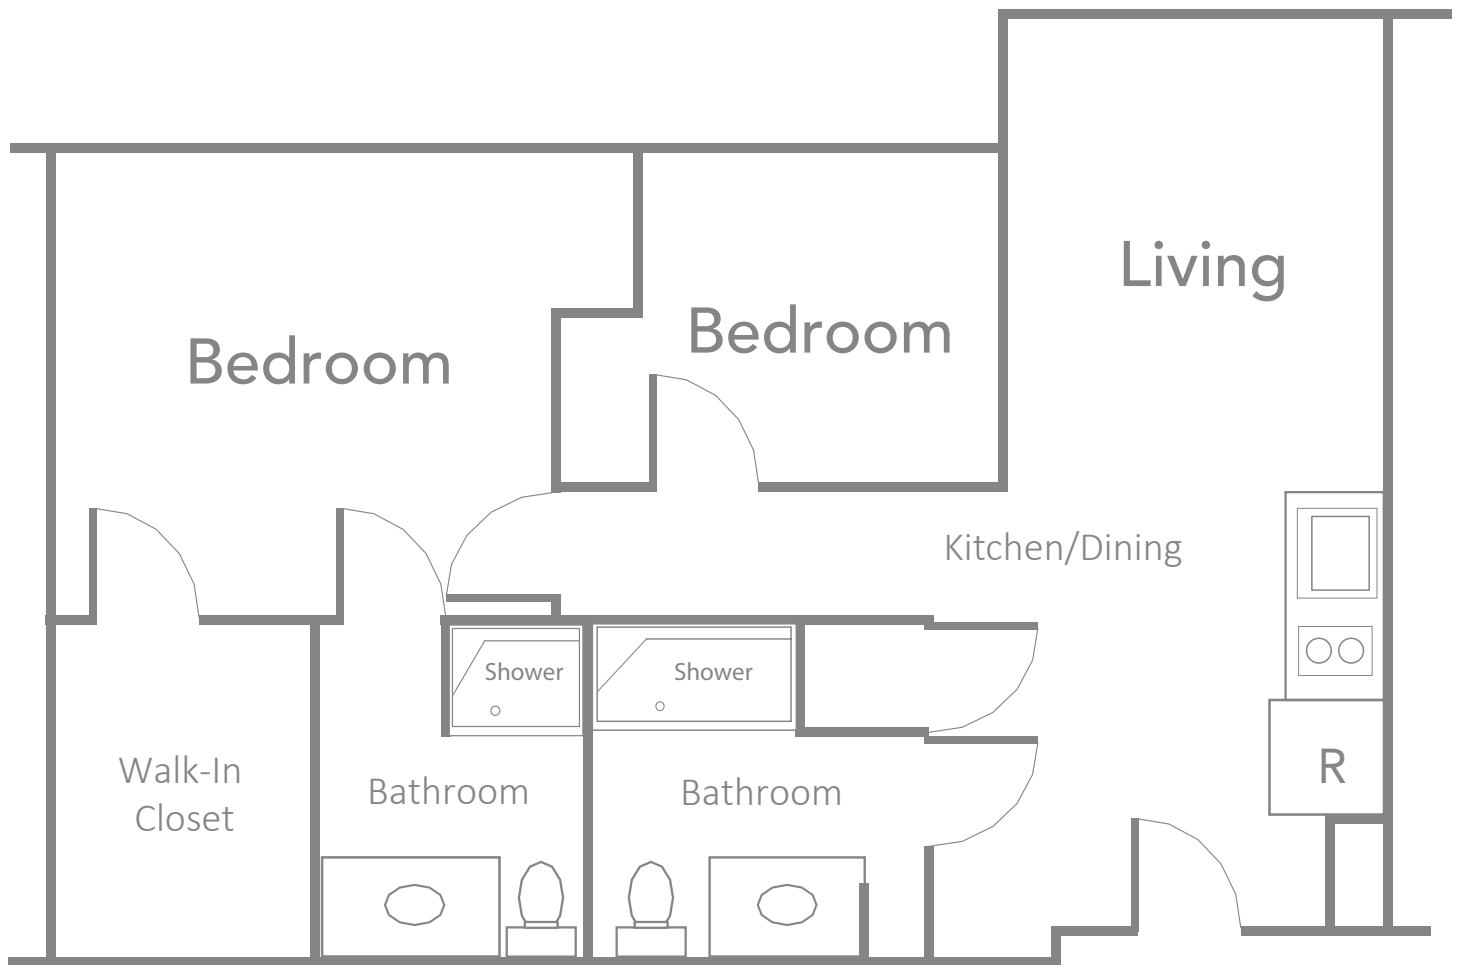

# Two Bedroom, Two Bathroom

## ASSISTED LIVING

**Total Square Footage**      **978 sq. ft.**

*Actual floor plans, square footage and price may vary based on availability. Pricing is subject to change.*