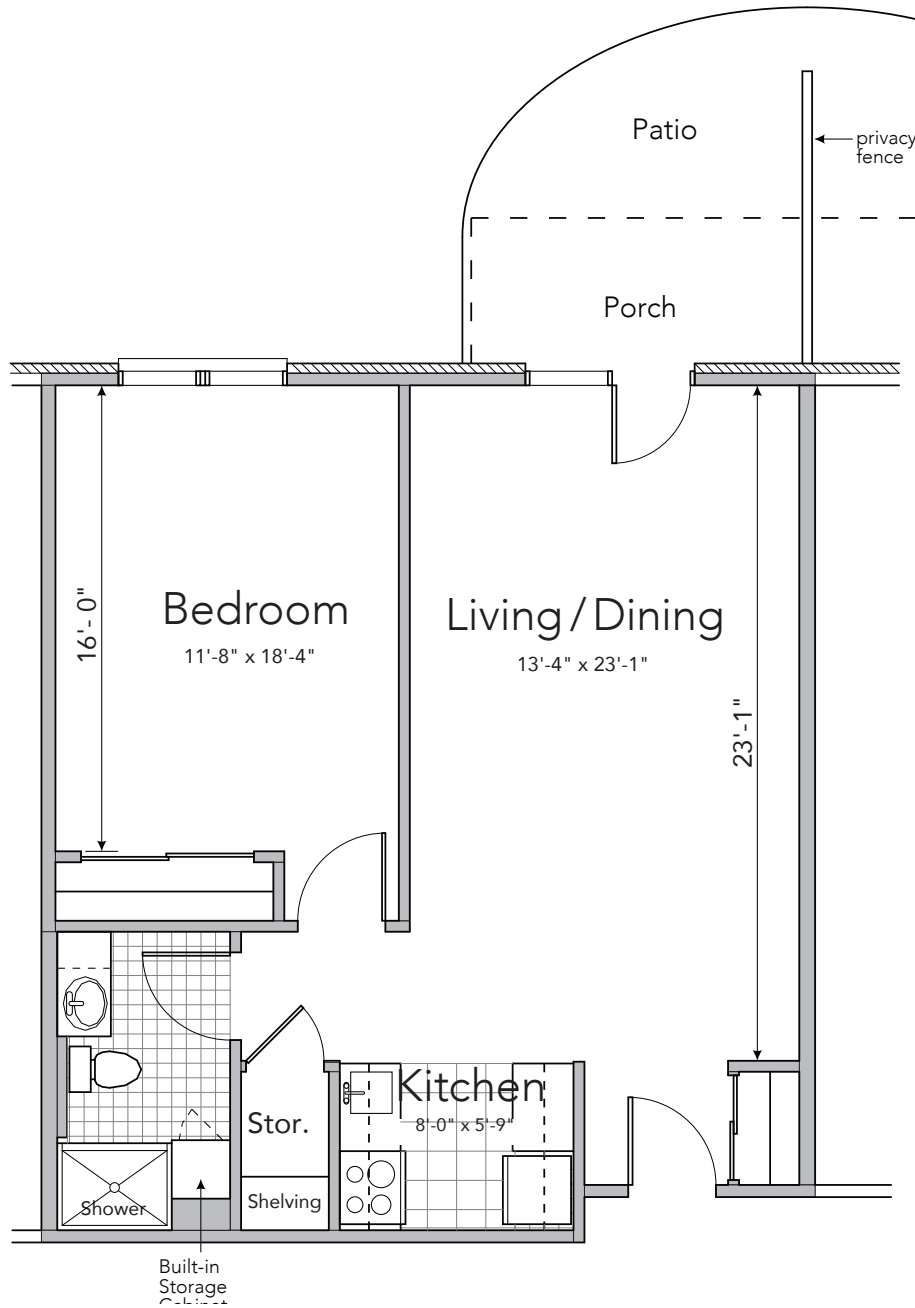

One Bedroom, One Bathroom Apartment

INDEPENDENT LIVING

Conveniently located near Elements at the Bever, nestled down a private corridor. In our spacious apartments, your monthly rate includes all utilities, cable, and telephone charges.

Total Square Footage **770 sq. ft.**

Actual floor plans, square footage and price may vary based on availability. Pricing is subject to change.

- Large bedroom & bath
- Bright and spacious main living area
- Semi-private walk-out patio
- Living areas designed with accessibility in mind