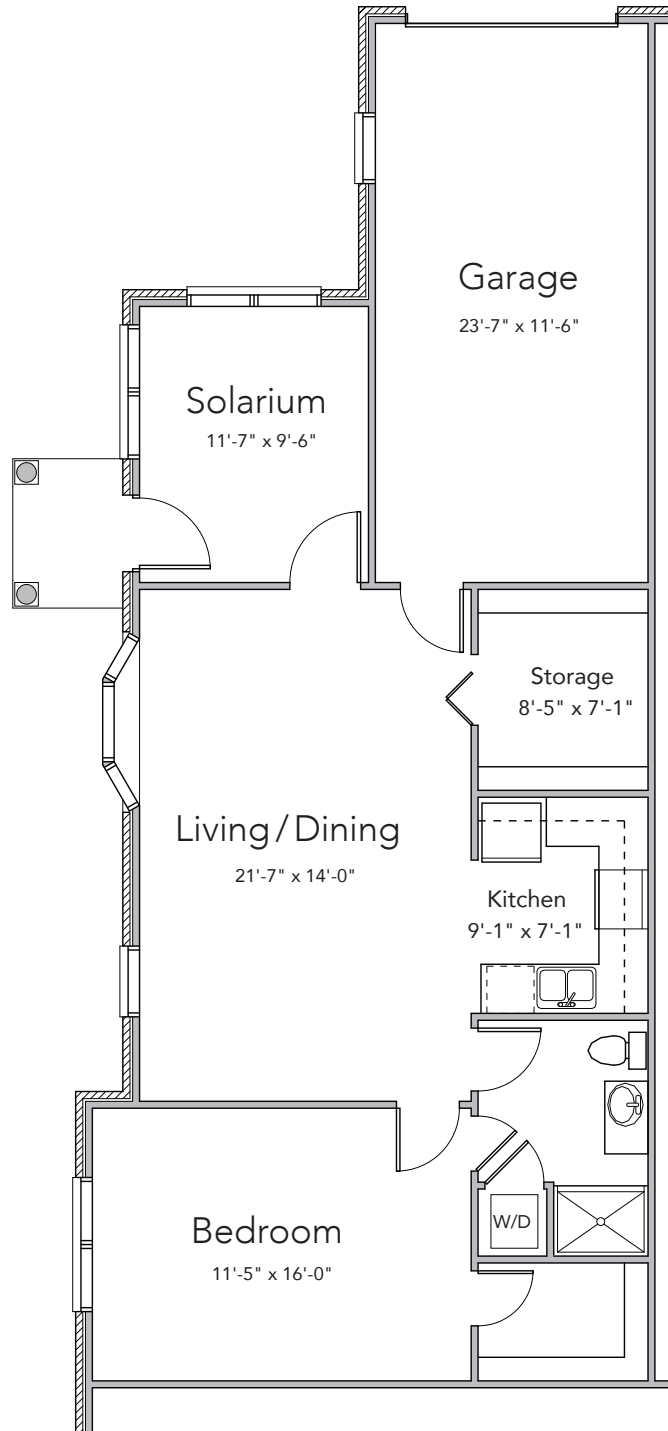

One Bedroom, One Bathroom Home

INDEPENDENT LIVING

Total Square Footage **1,215 sq. ft.**

Actual floor plans, square footage and price may vary based on availability. Pricing is subject to change.

- Covered front porch
- Inviting entry room into spacious living area
- Deluxe walk-in closets
- Beautiful bay window in the living room allows lots of light to enter the house
- One car garage with extra space for storage