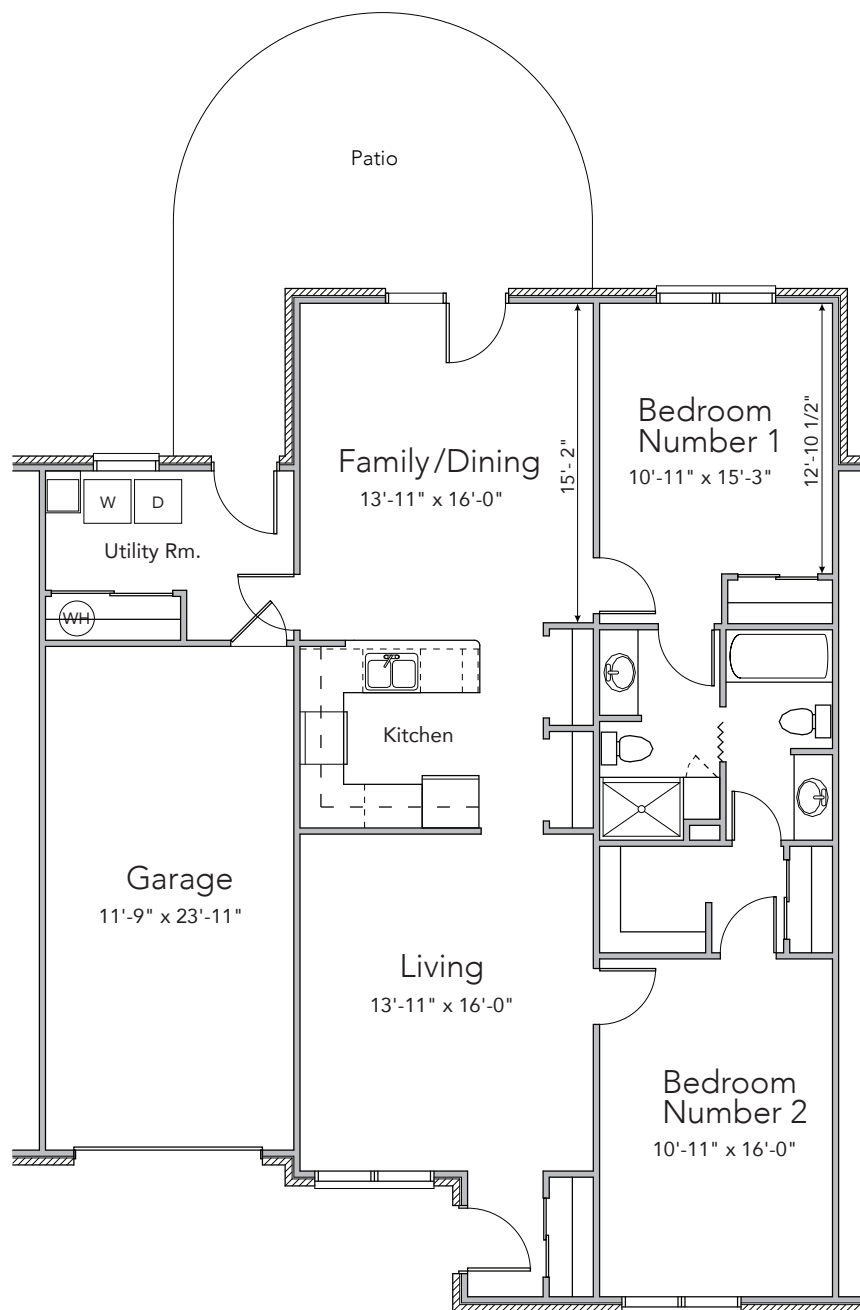

Two Bedroom, Two Bathroom Home

INDEPENDENT LIVING

Total Square Footage **1,630 sq. ft.**

Actual floor plans, square footage and price may vary based on availability. Pricing is subject to change.

- Large mudroom with washer and dryer hook-up
- Stylish kitchen offers plenty of counter space to make preparing a meal quick and easy
- Large walk out patio
- Spacious living and dining areas
- One car garage with extra space for storage