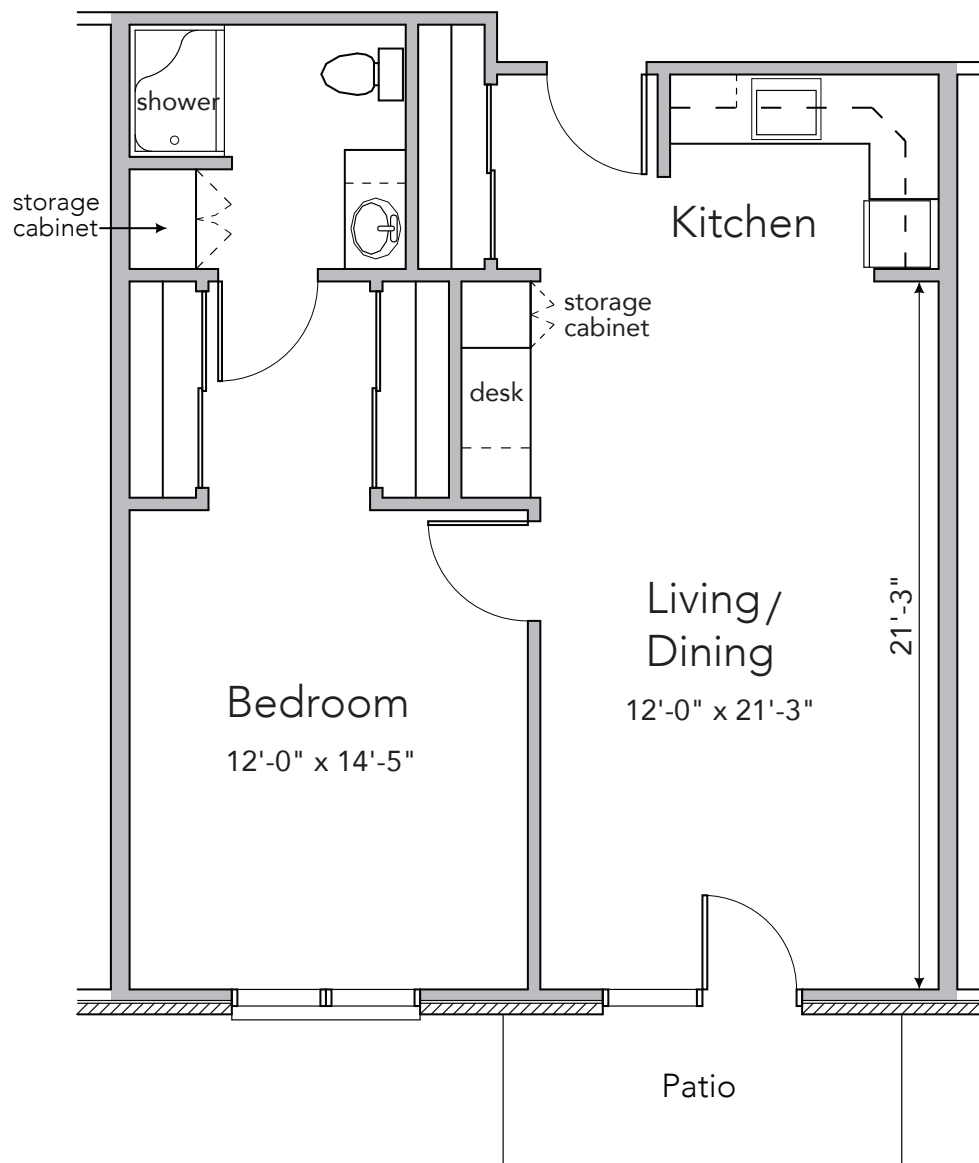

# Deluxe One Bedroom, One Bathroom

## ASSISTED LIVING

**Total Square Footage**                      **730 sq. ft.**

*Actual floor plans, square footage and price may vary based on availability. Pricing is subject to change.*

Conveniently located near the Williamsburg Dining Room and Jamestown Activities Room. In our spacious apartments your daily rate includes all utilities.