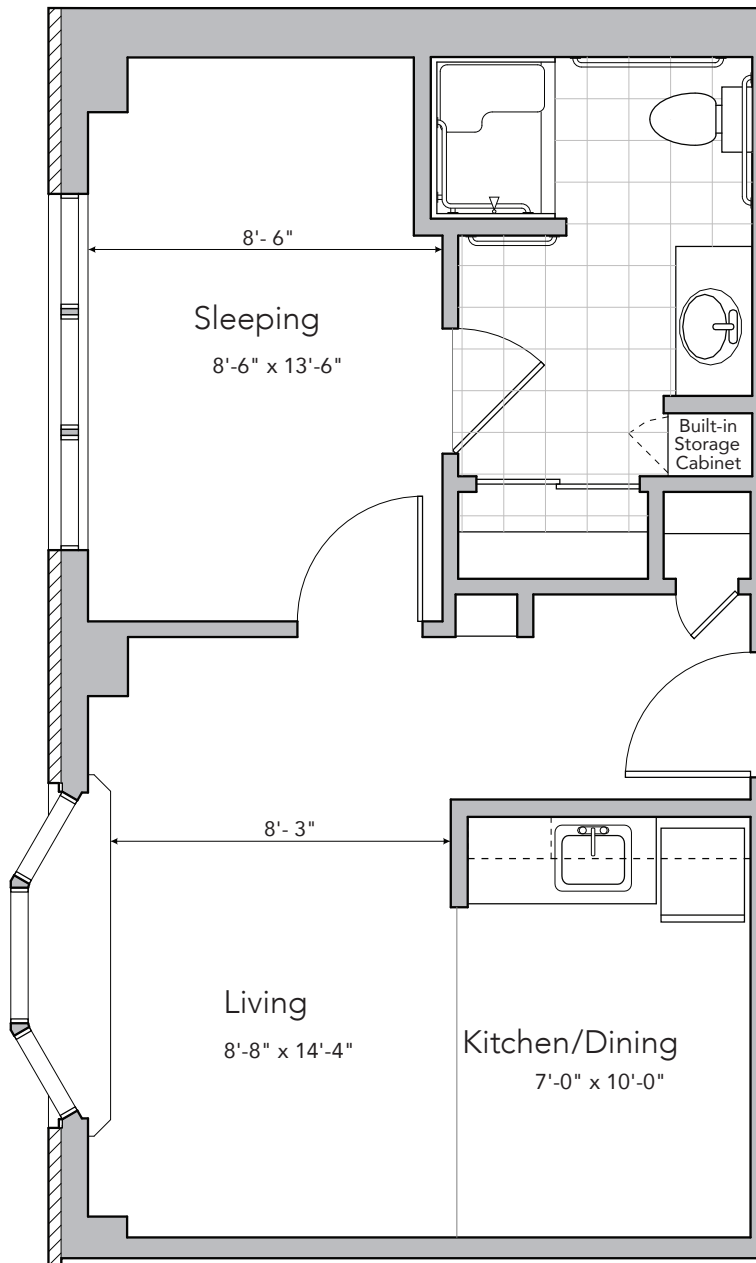

One Bedroom, One Bathroom

ASSISTED LIVING

Total Square Footage **485 sq. ft.**

Actual floor plans, square footage and price may vary based on availability. Pricing is subject to change.

Conveniently located near the Williamsburg Dining Room in the Ruder Apartments. In our spacious apartments your daily rate includes all utilities.