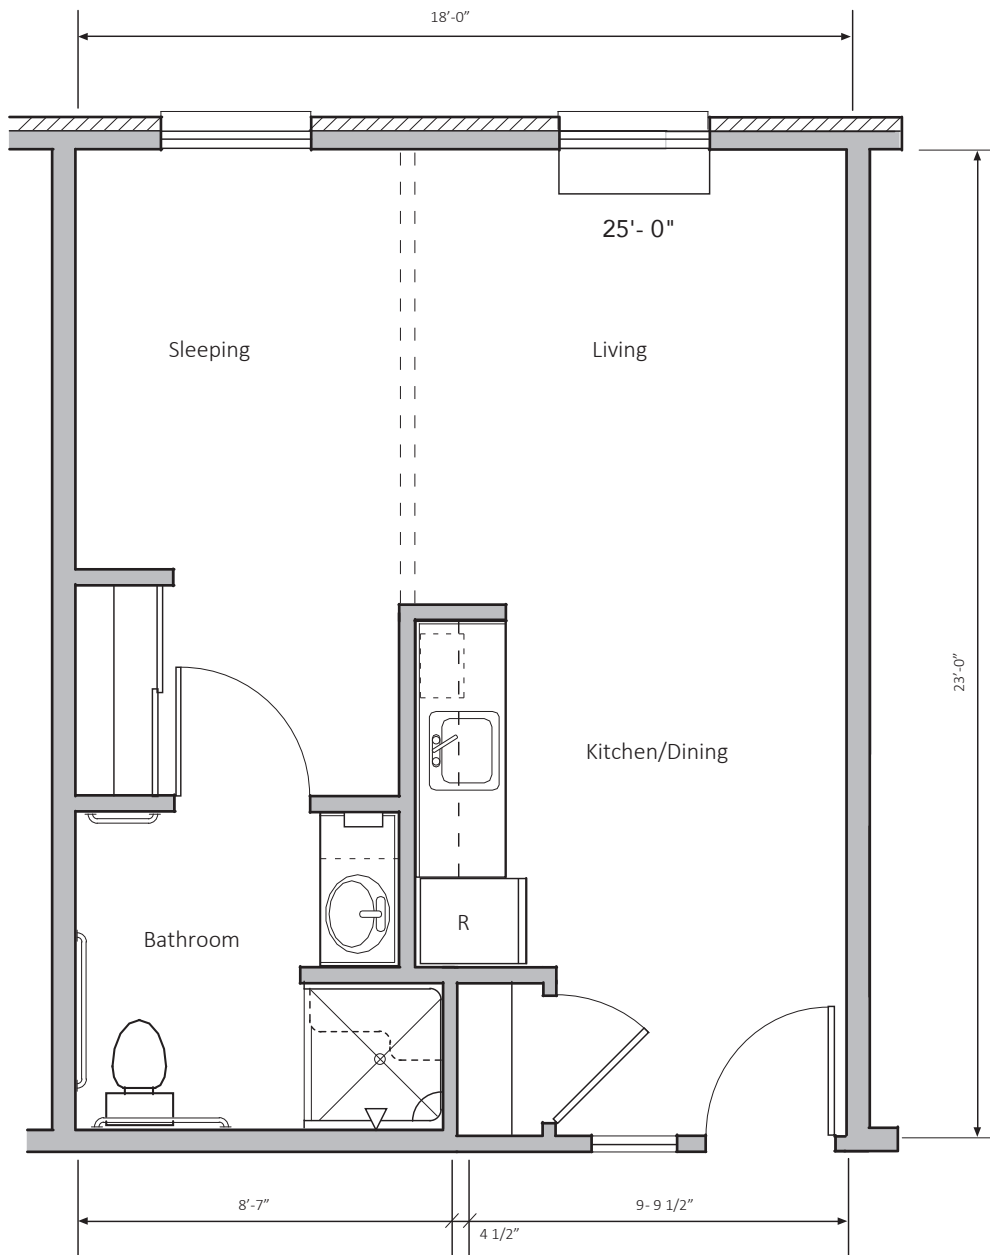

Butterfield Deluxe Studio

ASSISTED LIVING

BERKELEY SQUARE

COMMUNITY FIRST SOLUTIONS

Total Square Footage **414 sq. ft.**

Actual floor plans, square footage and price may vary based on availability. Pricing is subject to change.

Butterfield apartments are conveniently located in the heart of Berkeley Square. Studios also available. The following services are included:

- Delicious meals prepared by our culinary team
- Assistance with activities of daily living
- Special exercise programs, activities and outings
- Emergency call system
- Housekeeping and laundry